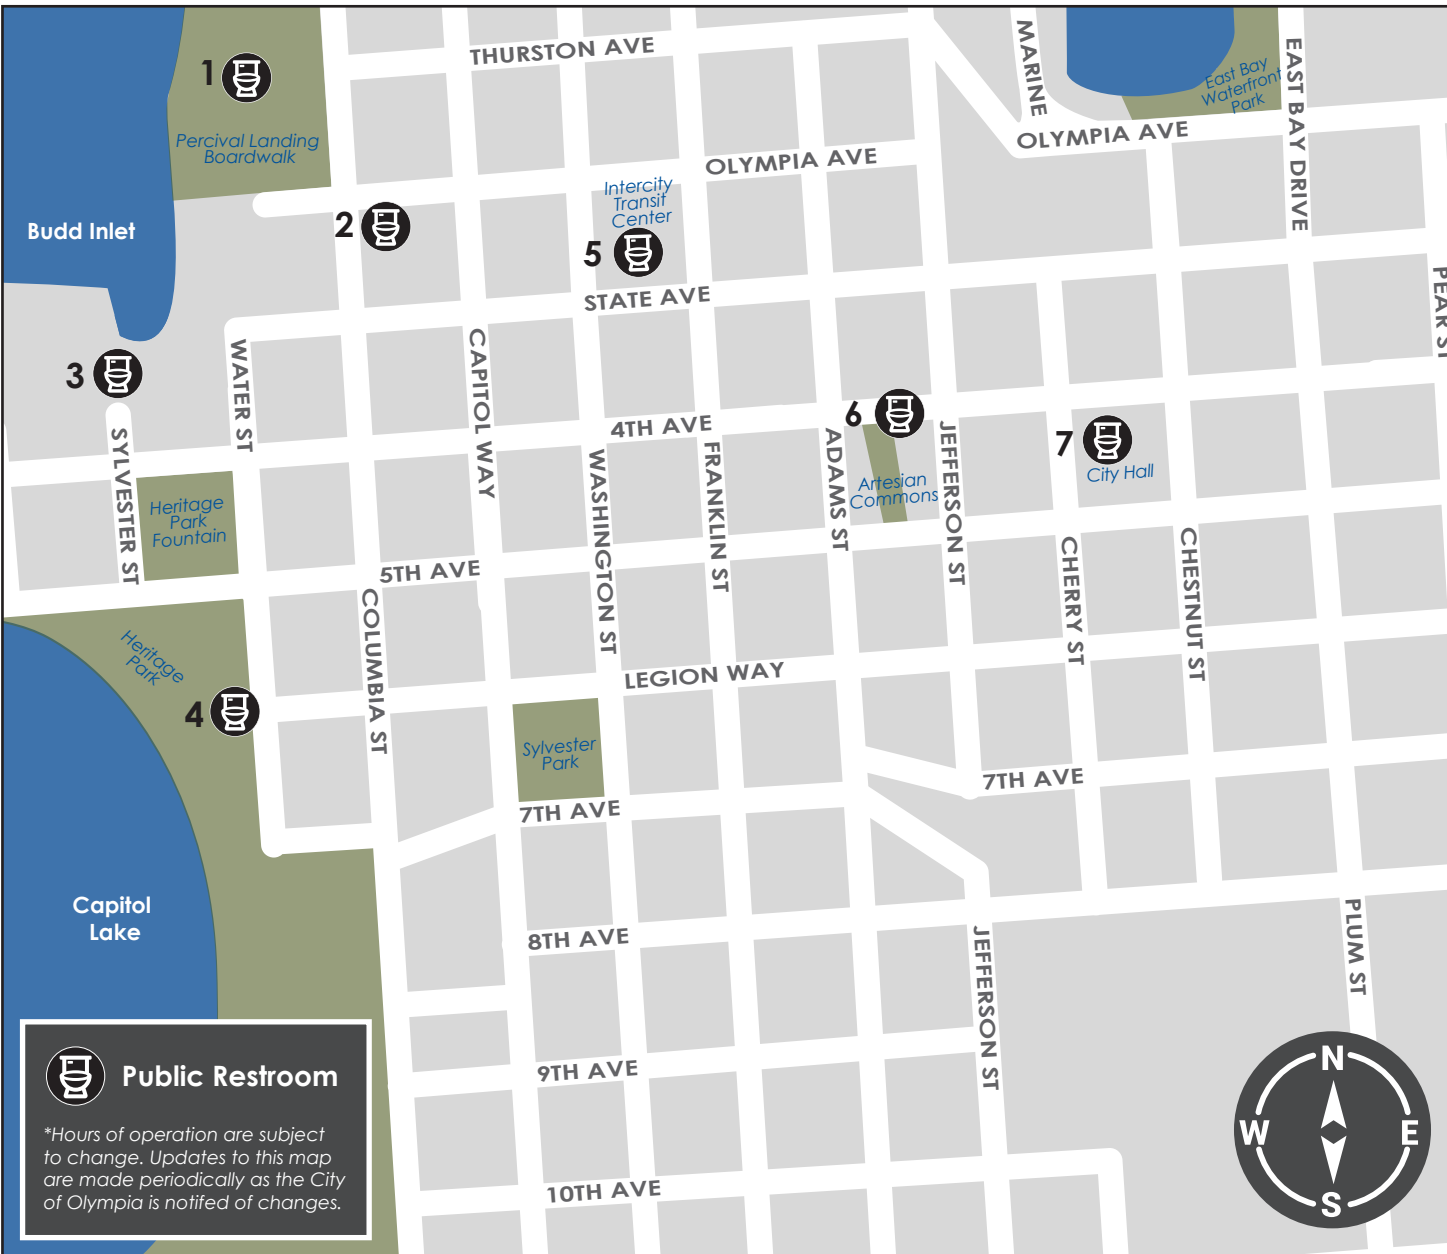

DOWNTOWN PUBLIC RESTROOMS

- 1. Percival Landing Harbor House**
217 Thurston Ave NW
M-Su Dawn to Dusk
- 2. Olympia Center**
22 Columbia St NW
M-F 8 a.m. - 7:30 p.m.
& Sa 8 a.m. - 5 p.m.
- 3. Percival Landing West**
126 Sylvester St NW
M-Su Dawn to Dusk
(Seasonal)
- 4. Heritage Park | State Facility**
Water Street & Legion Way
All year long: M-Su 7 a.m. - Dusk
- 5. Intercity Transit**
222 State Ave NE
M-Su 7 a.m. - 6 p.m.
- 6. Artesian Commons**
Closed for maintenance
until further notice.
- 7. City Hall**
601 4th Ave E
M-F 9 a.m.- 4 p.m.*

Public Restroom

*Hours of operation are subject to change. Updates to this map are made periodically as the City of Olympia is notified of changes.